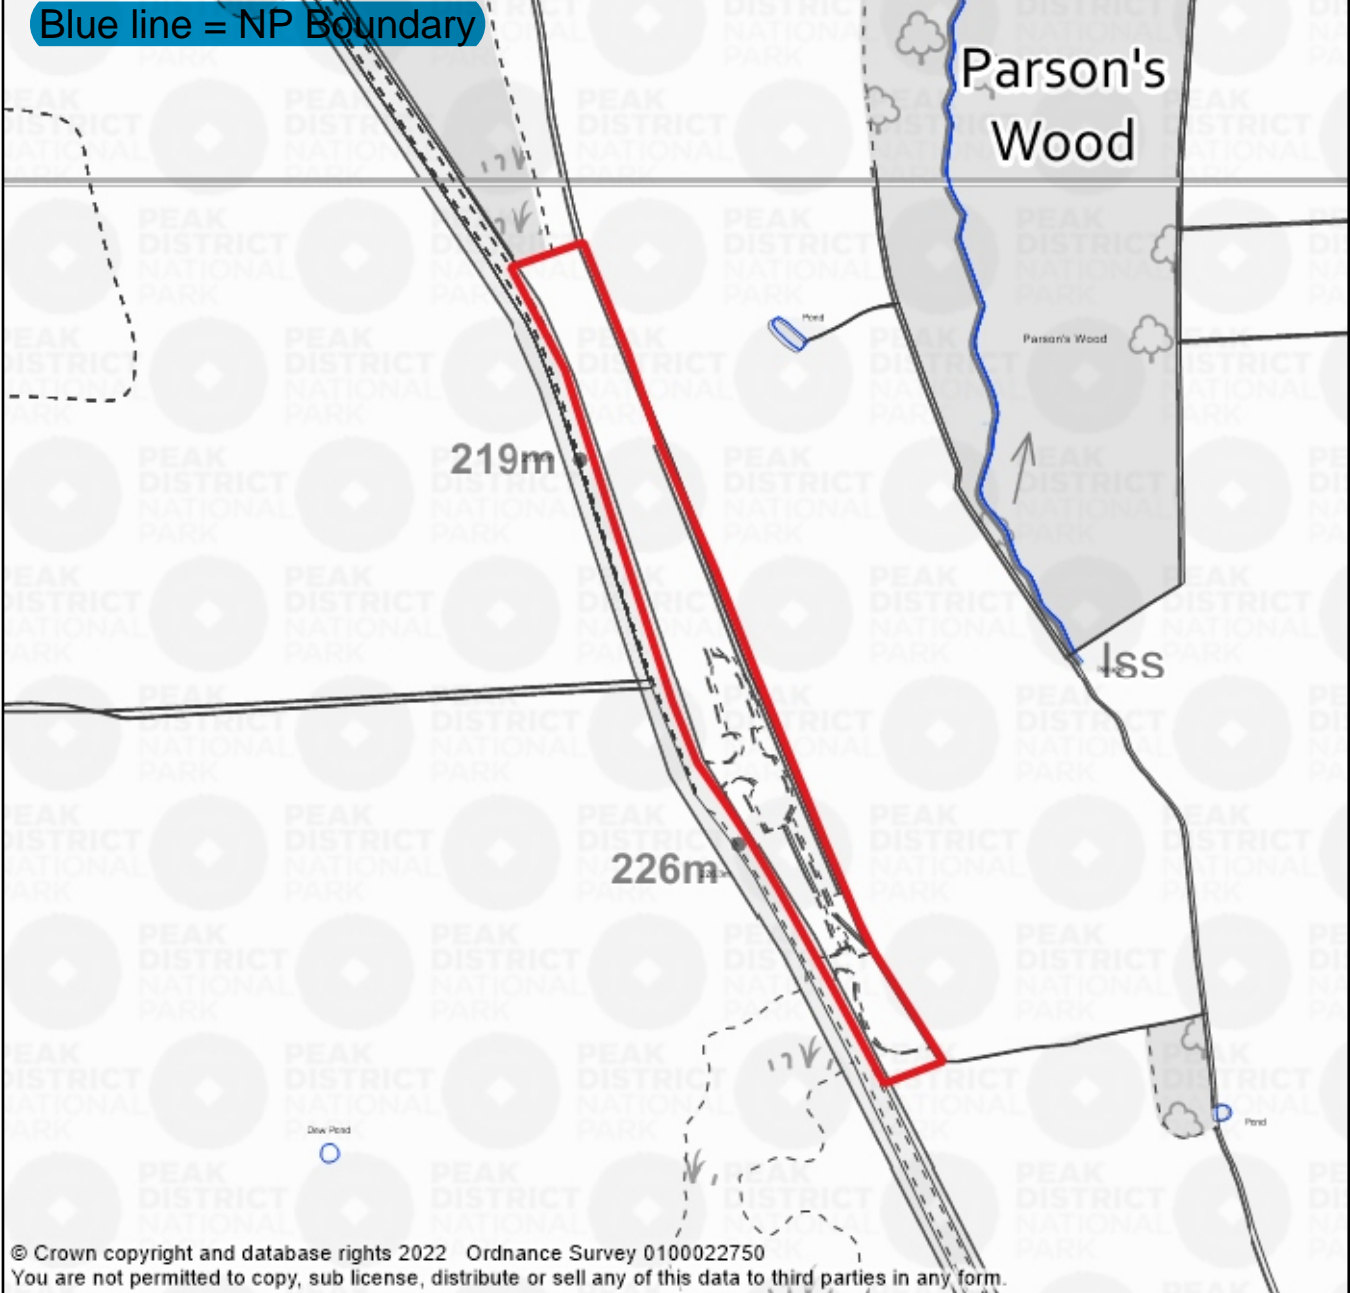

1:2500

Blue line = NP Boundary

© Crown copyright and database rights 2022 Ordnance Survey 0100022750
 You are not permitted to copy, sub license, distribute or sell any of this data to third parties in any form.

Committee Date:	21/04/2023
Item Number:	Item 16
Application No:	NP/SM/1122/1475
Grid Reference:	413553, 349843

Title: Blore Pastures Car Park,
 Blore Road, Blore